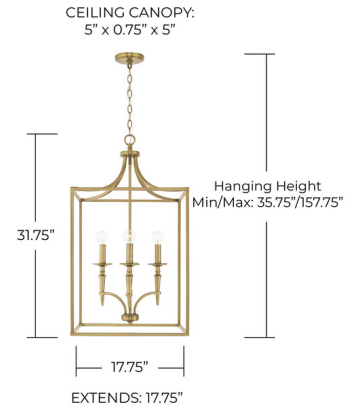

Description

The Abbie Foyer Pendant is a stylish combination of straight lines and simple curves, its 4 lights boxed in an open square frame. It is a nod to traditional designs of lanterns and candlesticks, but with an intriguing contemporary update.

Specifications

COLOR	N/A
BODY FINISH	Aged Brass
WATTAGE	240W
DIMMER	Standard 120V
DIMENSIONS	17.75"W x 31.75"H
BULB NOT INCLUDED	4 x G16.5/Candelabra (E12)/60W/120V Incandescent
OTHER BULB OPTIONS	4 x G16.5/Candelabra (E12)/120V LED
COUNTRY OF ORIGIN	China

Technical Information

PRODUCT DIMENSIONS	Adjustable Height: 35.75" to 157.75"
--------------------	--------------------------------------

Shown in aged brass

CLICK TO VIEW PRODUCT

Notes: