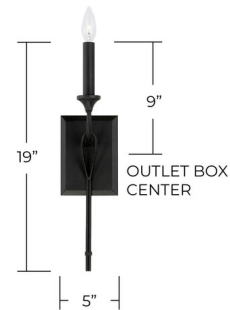

## Bentley Wall Sconce By Capital Lighting

### Description

Artistic loop detailing makes the Bentley Wall Sconce a sculptural statement. The rough-textured Black Iron finish adds further character to the fixture.

### Specifications

COLOR . . . . . N/A  
BODY FINISH . . . . . Black Iron  
WATTAGE . . . . . 60W  
DIMMER . . . . . Standard 120V  
DIMENSIONS . . . . . 5"W x 19"H x 4.75"D  
BULB NOT INCLUDED . . . . . 1 x B10/Candelabra (E12)/60W/120V Incandescent  
OTHER BULB OPTIONS . . . . . 1 x B10/Candelabra (E12)/120V LED  
COUNTRY OF ORIGIN . . . . . China

### Technical Information

PRODUCT DIMENSIONS . . . . . Backplate: Rectangle, 5"W x 7"H x 0.75"D

Shown in black iron

BACKPLATE:  
7" x 5" x 0.75"

EXTENDS FROM WALL: 4.75"

CLICK TO VIEW PRODUCT

Notes: