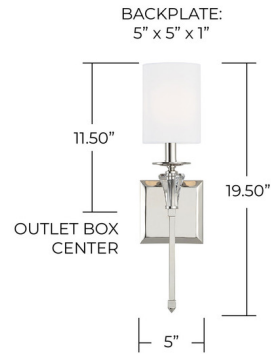

### Description

The Laurent Wall Sconce is all glamour, with its elegant beveled backplate, gleaming Polished Nickel finish, fabric shade and gem-like crystal accent shining under the bobèche.

### Specifications

COLOR . . . . . White Fabric  
BODY FINISH . . . . . Polished Nickel  
WATTAGE . . . . . 60W  
DIMMER . . . . . Standard 120V  
DIMENSIONS . . . . . 5"W x 19.5"H x 4.75"D  
BULB NOT INCLUDED . . . . . 1 x B10/Candelabra (E12)/60W/120V Incandescent  
OTHER BULB OPTIONS . . . . . 1 x B10/Candelabra (E12)/120V LED  
COUNTRY OF ORIGIN . . . . . China

### Technical Information

PRODUCT DIMENSIONS . . . . . Backplate: Square, 5"W x 5"H x 1"D

Shown in polished nickel / white fabric

EXTENDS FROM WALL: 4.75"

CLICK TO VIEW PRODUCT

Notes: