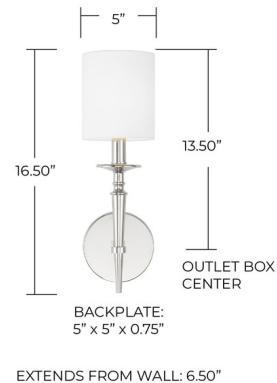

Description

Contemporary styling is applied to a traditional candlestick profile to give the Abbie Wall Sconce its modern appeal. Its simple white shade blends seamlessly with the design.

Specifications

COLOR White Fabric
BODY FINISH Aged Brass
WATTAGE 60W
DIMMER Standard 120V
DIMENSIONS 5"W x 16.5"H x 6.5"D
BULB NOT INCLUDED 1 x B10/Candelabra (E12)/60W/120V Incandescent
OTHER BULB OPTIONS 1 x B10/Candelabra (E12)/120V LED
COUNTRY OF ORIGIN China

Technical Information

PRODUCT DIMENSIONS Backplate: Round, 5"W x 5"H x 0.75"D

Shown in aged brass / white fabric

CLICK TO VIEW PRODUCT

Notes: