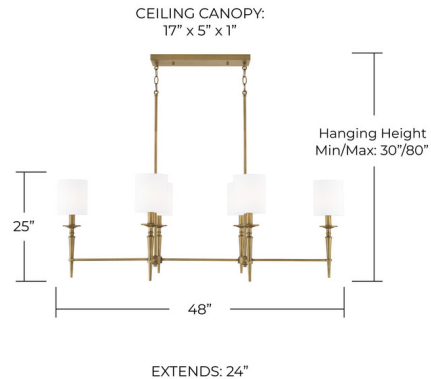

### Description

The Abbie Island Chandelier holds a strikingly clean form created out of thin, straight perpendicular rods and a contemporary version of traditional candlestick detailing. This versatile chandelier can be styled in two ways--with the included shades, or without them for a more minimal, monochromatic look.

### Specifications

COLOR . . . . . White Fabric  
BODY FINISH . . . . . Aged Brass  
WATTAGE . . . . . 360W  
DIMMER . . . . . Standard 120V  
DIMENSIONS . . . . . 48"L x 24"W x 25"H  
BULB NOT INCLUDED . . . . . 6 x B10/Candelabra (E12)/60W/120V Incandescent  
OTHER BULB OPTIONS . . . . . 6 x B10/Candelabra (E12)/120V LED  
COUNTRY OF ORIGIN . . . . . China

### Technical Information

PRODUCT DIMENSIONS . . . . . Adjustable Height: 30" to 80"

Shown in aged brass / white fabric

CLICK TO VIEW PRODUCT

Notes: