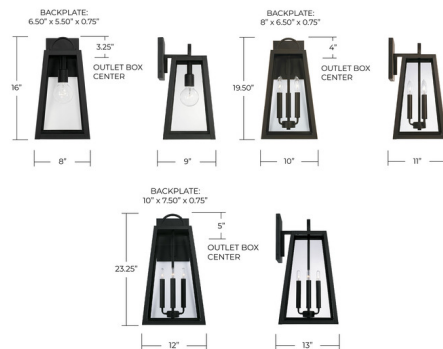

Lightology

lightology.com
866-954-4489
05-21-26

Project: _____

Company: _____

Location: _____ Fixture Type: _____

SPEC #: **CPT1071381**

Approved On: _____ Approved By: _____

Leighton Outdoor Wall Sconce By Capital Lighting

Description

With its simplified geometric frame of heavy, slanting lines, the Leighton Outdoor Wall Sconce is a refresh of the classic lantern. The handle-like loop at the top is a reminder of its traditional roots. The Leighton is perfect for adding a bold, modern accent to porticos, decks, and walkways. Note: The 16 inch size is not available in Oiled Bronze finish.

Shown in black / clear

Specifications

COLOR	Clear
BODY FINISH	Black
WATTAGE	100W
DIMMER	Standard 120V
DIMENSIONS	8"W x 16"H x 9"D
BULB NOT INCLUDED	1 x A19/Medium (E26)/100W/120V Incandescent
OTHER BULB OPTIONS	1 x A19/Medium (E26)/120V LED
COUNTRY OF ORIGIN	China

Technical Information

PRODUCT DIMENSIONS Backplate: Rectangle, 5.5"W x 6.5"H x 0.75"D

CLICK TO VIEW PRODUCT

Notes: