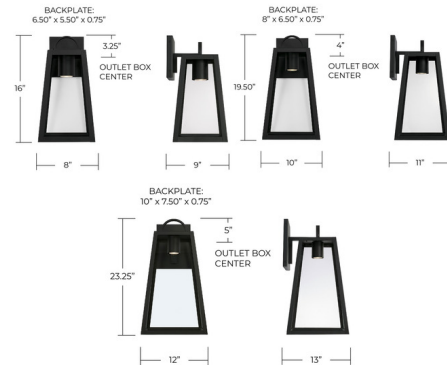

Lightology

lightology.com
866-954-4489
05-18-26

Project: _____
 Company: _____
 Location: _____ Fixture Type: _____
 SPEC #: **CPT1071382**
 Approved On: _____ Approved By: _____

Leighton Down Light Outdoor Wall Sconce By Capital Lighting

Description

With its simplified geometric frame of heavy, slanting lines, the Leighton Outdoor Wall Sconce is a refresh of the classic lantern. The handle-like loop at the top is a reminder of its traditional roots. The hidden GU bulb socket emits only down light, minimizing light pollution. This wall sconce is perfect for adding a bold, modern accent to porticos, decks, and walkways.

Shown in black / clear

Specifications

COLOR	Clear
BODY FINISH	Black
WATTAGE	7W
DIMMER	Standard 120V
DIMENSIONS	8"W x 16"H x 9"D
BULB NOT INCLUDED	1 x MR16/GU10/7W/120V LED
COUNTRY OF ORIGIN	China

Technical Information

PRODUCT DIMENSIONS Backplate: Rectangle, 5.5"W x 6.5"H x 0.75"D

CLICK TO VIEW PRODUCT

Notes: