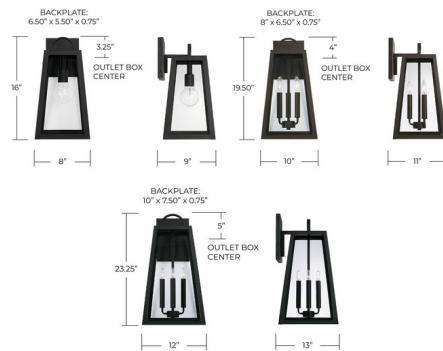

Description

With its simplified geometric frame of heavy, slanting lines, the Leighton Outdoor Wall Sconce is a refresh of the classic lantern. The handle-like loop at the top is a reminder of its traditional roots. The Leighton is perfect for adding a bold, modern accent to porticos, decks, and walkways.

Specifications

COLOR	Clear
BODY FINISH	Black
WATTAGE	240W
DIMMER	Standard 120V
DIMENSIONS	12"W x 23.25"H x 13"D
BULB NOT INCLUDED	4 x B10/Candelabra (E12)/60W/120V Incandescent
OTHER BULB OPTIONS	4 x B10/Candelabra (E12)/120V LED
	4 x G16.5/Candelabra (E12)/120V Incandescent
	4 x G16.5/Candelabra (E12)/120V LED
	4 x T6/Candelabra (E12)/120V Incandescent
	4 x T6/Candelabra (E12)/120V LED
COUNTRY OF ORIGIN	China

Technical Information

PRODUCT DIMENSIONS Backplate: Rectangle, 7.5"W x 10"H x 0.75"D

Shown in black / clear

CLICK TO VIEW PRODUCT

Notes: