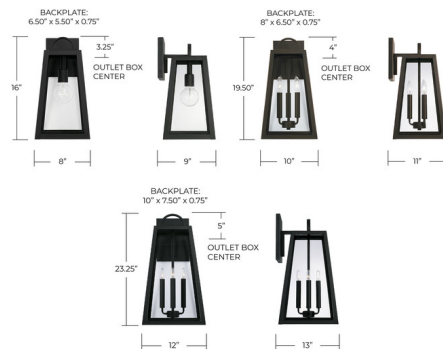

### Description

With its simplified geometric frame of heavy, slanting lines, the Leighton Outdoor Wall Sconce is a refresh of the classic lantern. The handle-like loop at the top is a reminder of its traditional roots. The Leighton is perfect for adding a bold, modern accent to porticos, decks, and walkways. Note: The 16 inch size is not available in Oiled Bronze finish.

### Specifications

COLOR	Clear
BODY FINISH	Black
WATTAGE	240W
DIMMER	Standard 120V
DIMENSIONS	12"W x 23.25"H x 13"D
BULB NOT INCLUDED	4 x B10/Candelabra (E12)/60W/120V Incandescent
OTHER BULB OPTIONS	4 x B10/Candelabra (E12)/120V LED
	4 x G16.5/Candelabra (E12)/120V Incandescent
	4 x G16.5/Candelabra (E12)/120V LED
	4 x T6/Candelabra (E12)/120V Incandescent
	4 x T6/Candelabra (E12)/120V LED
COUNTRY OF ORIGIN	China

### Technical Information

PRODUCT DIMENSIONS . . . . . Backplate: Rectangle, 7.5"W x 10"H x 0.75"D

Shown in black / clear

CLICK TO VIEW PRODUCT

Notes: