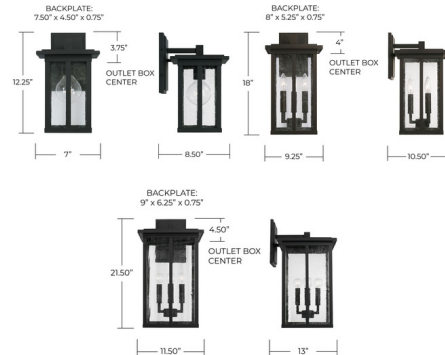

Lightology

lightology.com
866-954-4489
05-17-26

Project: _____
 Company: _____
 Location: _____ Fixture Type: _____
 SPEC #: **CPT1071397**
 Approved On: _____ Approved By: _____

Barrett Outdoor Wall Sconce By Capital Lighting

Description

With its dark frame and antiqued water glass panels, the outdoor Barrett Wall Sconce is reminiscent of traditional lanterns, while its strong vertical lines hint at classic mission style. The textured glass diffuses the light and lets a cozy, warm glow shine through to light your porch or patio.

Shown in black / antique glass

Specifications

COLOR	Antique Glass
BODY FINISH	Black
WATTAGE	100W
DIMMER	Standard 120V
DIMENSIONS	7"W x 12.25"H x 8.5"D
BULB NOT INCLUDED	1 x A19/Medium (E26)/100W/120V Incandescent
OTHER BULB OPTIONS	1 x A19/Medium (E26)/120V LED
COUNTRY OF ORIGIN	China

Technical Information

PRODUCT DIMENSIONS Backplate: Rectangle, 4.5"W x 7.5"H x 0.75"D

CLICK TO VIEW PRODUCT

Notes: