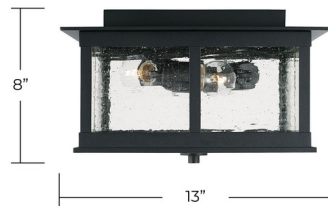

## Barrett Outdoor Ceiling Light Fixture By Capital Lighting

### Description

With its dark frame and antiqued water glass panels, the outdoor Barrett Ceiling Light Fixture is reminiscent of traditional lanterns, while its strong vertical lines hint at classic mission style. The textured glass diffuses the light and lets a cozy, warm glow shine through to light your porch or patio. This fixture is suitable for use in covered outdoor spaces.

Shown in black / antique glass

CEILING CANOPY:  
9.25" x 1" x 9.25"

EXTENDS: 13"

### Specifications

COLOR . . . . . Antique Glass  
BODY FINISH . . . . . Black  
WATTAGE . . . . . 180W  
DIMMER . . . . . Standard 120V  
DIMENSIONS . . . . . 13"W x 8"H  
BULB NOT INCLUDED . . . . . 3 x G25/Medium (E26)/60W/120V Incandescent  
OTHER BULB OPTIONS . . . . . 3 x G25/Medium (E26)/120V LED  
COUNTRY OF ORIGIN . . . . . China