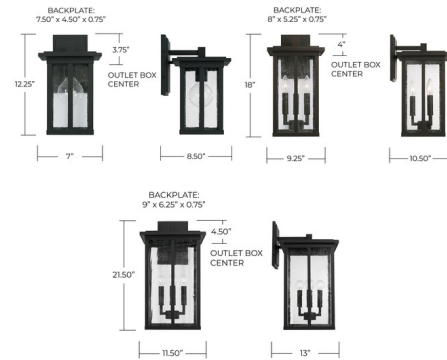

Description

With its dark frame and antiqued water glass panels, the outdoor Barrett Wall Sconce is reminiscent of traditional lanterns, while its strong vertical lines hint at classic mission style. The textured glass diffuses the light and lets a cozy, warm glow shine through to light your porch or patio. Note: The Oiled Bronze finish is only available in 7 inch size.

Shown in black / antique glass

Specifications

COLOR	Antique Glass
BODY FINISH	Black
WATTAGE	240W
DIMMER	Standard 120V
DIMENSIONS	11.5"W x 21.5"H x 13"D
BULB NOT INCLUDED	4 x B10/Candelabra (E12)/60W/120V Incandescent
OTHER BULB OPTIONS	4 x B10/Candelabra (E12)/120V LED
	4 x G16.5/Candelabra (E12)/120V Incandescent
	4 x G16.5/Candelabra (E12)/120V LED
	4 x T6/Candelabra (E12)/120V Incandescent
	4 x T6/Candelabra (E12)/120V LED
COUNTRY OF ORIGIN	China

Technical Information

PRODUCT DIMENSIONS Backplate: Rectangle, 6.25"W x 9"H x 0.75"D

CLICK TO VIEW PRODUCT

Notes: