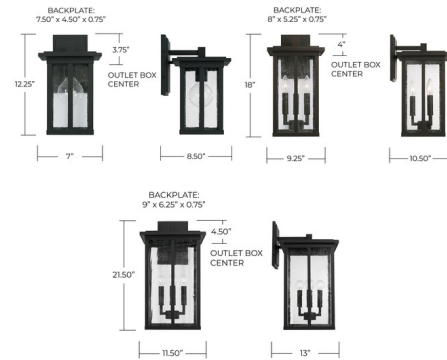

Description

With its dark frame and antiqued water glass panels, the outdoor Barrett Wall Sconce is reminiscent of traditional lanterns, while its strong vertical lines hint at classic mission style. The textured glass diffuses the light and lets a cozy, warm glow shine through to light your porch or patio.

Specifications

COLOR	Antique Glass
BODY FINISH	Black
WATTAGE	240W
DIMMER	Standard 120V
DIMENSIONS	11.5"W x 21.5"H x 13"D
BULB NOT INCLUDED	4 x B10/Candelabra (E12)/60W/120V Incandescent
OTHER BULB OPTIONS	4 x B10/Candelabra (E12)/120V LED
	4 x G16.5/Candelabra (E12)/120V Incandescent
	4 x G16.5/Candelabra (E12)/120V LED
	4 x T6/Candelabra (E12)/120V Incandescent
	4 x T6/Candelabra (E12)/120V LED
COUNTRY OF ORIGIN	China

Technical Information

PRODUCT DIMENSIONS Backplate: Rectangle, 6.25"W x 9"H x 0.75"D

Shown in black / antique glass

CLICK TO VIEW PRODUCT

Notes: