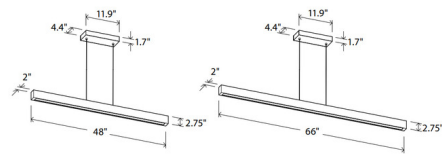

CLICK TO VIEW PRODUCT

Notes: