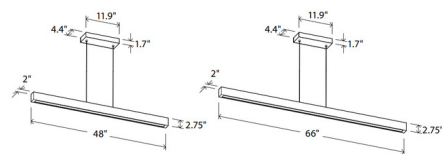

Specifications

COLOR N/A
BODY FINISH Dark Stained Walnut
WATTAGE 28W
DIMMER Low Voltage Electronic
DIMENSIONS 48" L x 2" W x 2.75" H
INTEGRATED LED MODULE 1 x LED/28W/120-277V LED
COUNTRY OF ORIGIN United States

Technical Information

PRODUCT DIMENSIONS Adj Min/Max Overall Height: 10" - 96"
COLOR RENDERING 90 CRI
LAMP COLOR 2700K
LUMENS/WATT 68.39
LUMINOUS FLUX 1915 lumens

Shown in dark stained walnut

CLICK TO VIEW PRODUCT