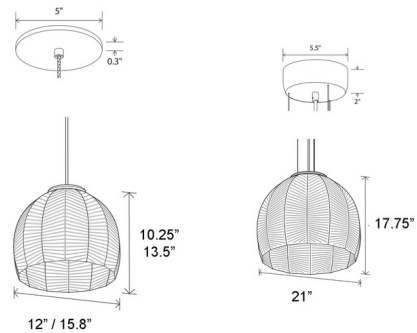

Shown in dark stained walnut / brushed aluminum

Specifications

COLOR	Brushed Aluminum
BODY FINISH	Dark Stained Walnut
WATTAGE	10W
DIMMER	Low Voltage Electronic
DIMENSIONS	12"W x 10.25"H
INTEGRATED LED MODULE	1 x LED/10W/120-277V LED
COUNTRY OF ORIGIN	United States