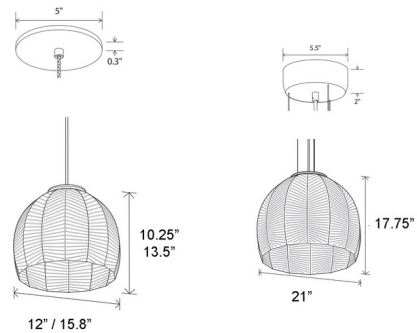

Shown in dark stained walnut / brushed aluminum

Specifications

COLOR	Brushed Aluminum
BODY FINISH	Dark Stained Walnut
WATTAGE	10W
DIMMER	Low Voltage Electronic
DIMENSIONS	15.8"W x 13.5"H
INTEGRATED LED MODULE	1 x LED/10W/120-277V LED
COUNTRY OF ORIGIN	United States