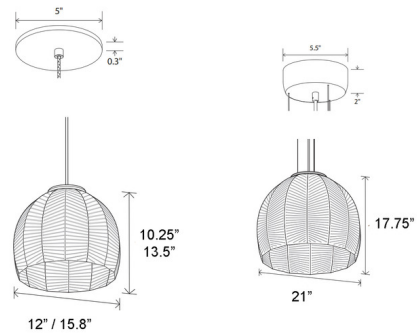

Shown in dark stained walnut / brushed aluminum

Specifications

COLOR	Brushed Aluminum
BODY FINISH	Dark Stained Walnut
WATTAGE	10W
DIMMER	Low Voltage Electronic
DIMENSIONS	21"W x 17.75"H
INTEGRATED LED MODULE	1 x LED/10W/120-277V LED
COUNTRY OF ORIGIN	United States