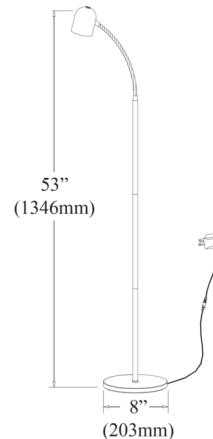

By Dainolite

Description

The 5W LED Floor Lamp features a contemporary design and a slim, streamlined profile that allows it to fit in tight spaces next to a desk, sofa, or anywhere additional light is needed. A bendable chrome finished arm allows the light to be aimed and adjusted as necessary. An on/off switch is installed on the back of the shade for easy access.

Specifications

COLOR	N/A
BODY FINISH	Satin Black
WATTAGE	5W
DIMMER	Low Voltage Electronic
DIMENSIONS	8"W x 53"H x 8"D
INTEGRATED LED MODULE	1 x LED/5W/120V LED
COUNTRY OF ORIGIN	Viet Nam

Technical Information

PRODUCT DIMENSIONS	Extension Length: 12.5"
LAMP LIFE	30000 hours
COLOR RENDERING	80 CRI
LAMP COLOR	3000K
LUMENS/WATT	80.00
LUMINOUS FLUX	400 lumens

Shown in satin black

CLICK TO VIEW PRODUCT

Notes: