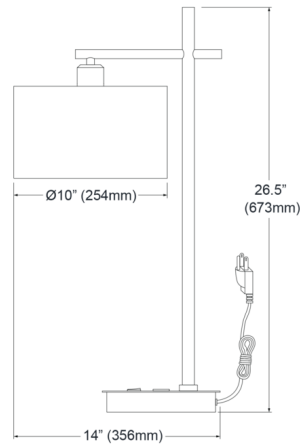

By Dainolite

Description

The 131 Table Lamp combines elegant styling with modern utility, making an ideal lamp for a bedside table. A satin chrome finished stem composed of two intersecting tubes supports a white linen drum shade to softly diffuse light. The round base features an AC outlet and USB port to provide power, and the on/off switch on the base is easily accessible.

Shown in satin chrome / white

Specifications

COLOR	White
BODY FINISH	Satin Chrome
WATTAGE	100W
DIMMER	N/A
DIMENSIONS	10"W x 26.5"H x 14"D
BULB NOT INCLUDED	1 x A19/Medium (E26)/100W/120V Incandescent
OTHER BULB OPTIONS	1 x A19/Medium (E26)/120V LED
COUNTRY OF ORIGIN	China

Technical Information

PRODUCT DIMENSIONS	Shade: 10" diameter x 6"H
--------------------	---------------------------

CLICK TO VIEW PRODUCT

Notes: