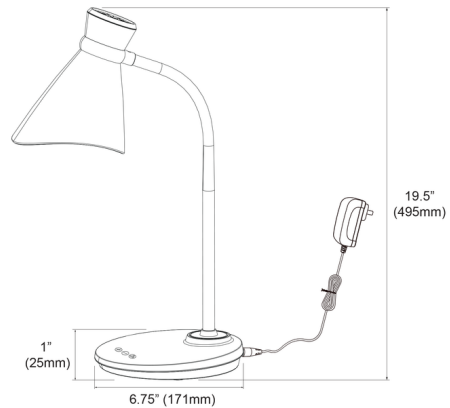

### Description

The 6W Desk Lamp features an integrated adjustable LED lamp. Touch buttons on the base allow the brightness to be adjusted and the color temperature to be changed between 3000K and 6300K. A gooseneck arm allows the height of the shade to be adjusted, making it a versatile addition to a desk or reading table.

### Specifications

COLOR	N/A
BODY FINISH	Silver
WATTAGE	6W
DIMMER	Included
DIMENSIONS	7"W x 16"H x 11"D
INTEGRATED LED MODULE	1 x LED/6W/120V LED
COUNTRY OF ORIGIN	China

### Technical Information

PRODUCT DIMENSIONS	Base: 7" diameter x 1"H
LAMP LIFE	30000 hours
COLOR RENDERING	80 CRI
LAMP COLOR	6300K
LUMENS/WATT	58.33
LUMINOUS FLUX	350 lumens

Shown in silver

CLICK TO VIEW PRODUCT