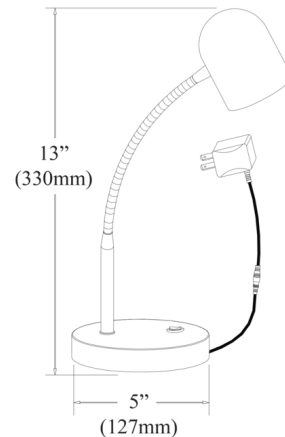

CLICK TO VIEW PRODUCT

Notes: