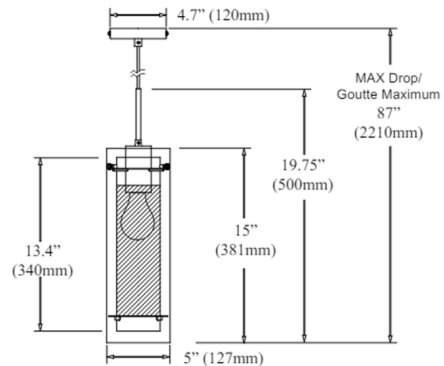

Description

Subtle and intriguing details create a sophisticated allure in the Pasha Pendant. The classic drop design gets a modern sheen, with sleek lines and chic contrasts. The metal drop frame is discrete, and comes in your choice of finish. A frosted glass cylinder set inside a slightly larger clear glass housing create a multi-dimensional look, and an understated gleam.

Shown in oil brushed bronze / clear / frost

Specifications

COLOR Clear / Frost
BODY FINISH Oil Brushed Bronze
WATTAGE 17W
DIMMER Standard 120V
DIMENSIONS 5"W x 19.75"H x 5"D
BULB NOT INCLUDED 1 x A19/Medium (E26)/17W/120V LED
COUNTRY OF ORIGIN China