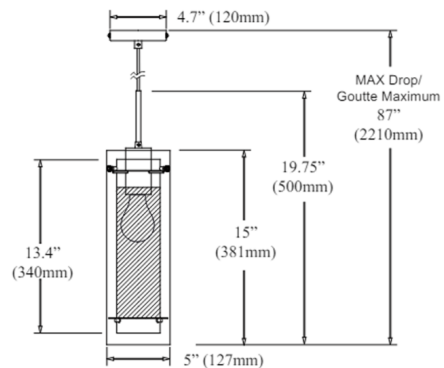

Description

Subtle and intriguing details create a sophisticated allure in the Pasha Pendant. The classic drop design gets a modern sheen, with sleek lines and chic contrasts. The metal drop frame is discrete, and comes in your choice of finish. A frosted glass cylinder set inside a slightly larger clear glass housing create a multi-dimensional look, and an understated gleam.

Shown in oil brushed bronze / clear / frost

Specifications

COLOR Clear / Frost
BODY FINISH Oil Brushed Bronze
WATTAGE 17W
DIMMER Standard 120V
DIMENSIONS 5"W x 19.75"H x 5"D
BULB NOT INCLUDED 1 x A19/Medium (E26)/17W/120V LED
COUNTRY OF ORIGIN China