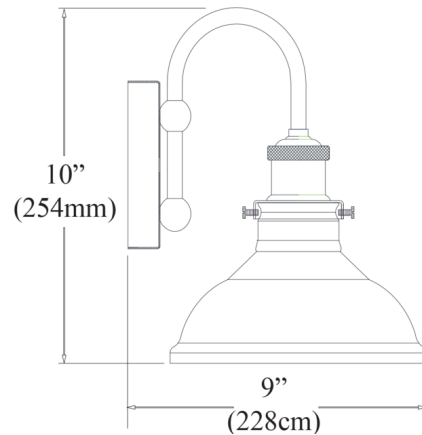

By Dainolite

Description

The 408 Wall Sconce features a bowl shaped clear glass shade and curved arm mounted on a round backplate. Black and Antique Brass finishes add contrast and a touch of industrial style that complements a variety of interior styles.

Shown in black / aged brass / clear

Specifications

COLOR	Clear
BODY FINISH	Black / Aged Brass
WATTAGE	60W
DIMMER	Standard 120V
DIMENSIONS	8"W x 10"H x 9"D
BULB NOT INCLUDED	1 x Edison/Medium (E26)/60W/120V Incandescent
OTHER BULB OPTIONS	1 x Edison/Medium (E26)/120V LED
COUNTRY OF ORIGIN	China

Technical Information

PRODUCT DIMENSIONS Shade: 8" diameter x 5"H

CLICK TO VIEW PRODUCT

Notes: