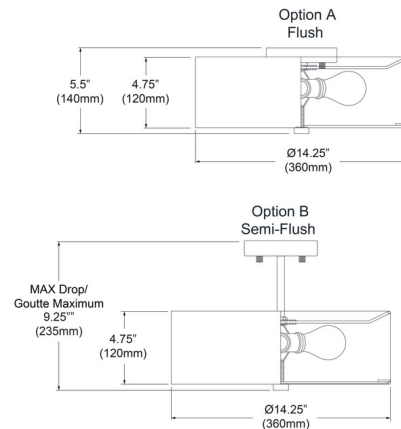

By Dainolite

Description

The Everly Flush / Semi-Flush Mount's sleek profile adds a contemporary touch to your space. Clean, geometric lines are the driving force behind the Everly's design. Place the Everly over the dining table, in the kitchen, or anyplace else in the home where a touch of sophistication is needed. May be mounted as a Flush Mount fixture or Semi-Flush Mount with included downrod.

Shown in black / black

Specifications

COLOR	Black
BODY FINISH	Black
WATTAGE	27W
DIMMER	Standard 120V
DIMENSIONS	14.25"W x 4.75"H x 14.25"D
BULB NOT INCLUDED	3 x A19/Medium (E26)/9W/120V LED
OTHER BULB OPTIONS	3 x A19/Medium (E26)/60W/120V Incandescent
COUNTRY OF ORIGIN	China