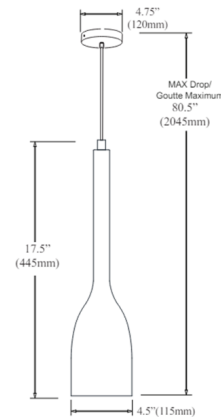

By Dainolite

Description

The Tapered Long Stem Pendant features an aluminum shade with a round opening that tapers into an elongated cylinder. The interior of the pendant is painted white to reflect light.

Specifications

COLOR N/A
BODY FINISH Matte Black
WATTAGE 7W
DIMMER Standard 120V
DIMENSIONS 4.5"W x 17.5"H x 4.5"D
BULB NOT INCLUDED 1 x MR16/GU10/7W/120V LED
COUNTRY OF ORIGIN China

Technical Information

PRODUCT DIMENSIONS Canopy: 4.75" diameter

Shown in matte black

CLICK TO VIEW PRODUCT

Notes: