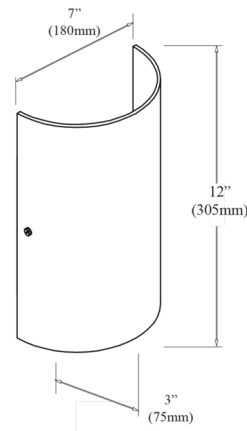

### Description

The 83204 Wall Sconce features a curved Frosted White glass shade to diffuse light. Its half cylinder silhouette extends only 3 inches from the wall to create a streamlined, modern wall light.

### Specifications

COLOR	Frost White
BODY FINISH	Satin Chrome
WATTAGE	60W
DIMMER	Standard 120V
DIMENSIONS	7"W x 12"H x 3"D
BULB NOT INCLUDED	1 x T10/Medium (E26)/60W/120V Incandescent
OTHER BULB OPTIONS	1 x T10/Medium (E26)/120V LED
COUNTRY OF ORIGIN	China

### Technical Information

PRODUCT DIMENSIONS . . . . . Backplate: 6.5"W x 7"H

CLICK TO VIEW PRODUCT

Notes: