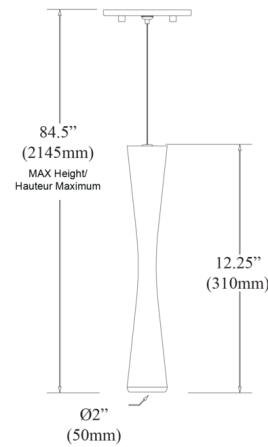

By Dainolite

Description

The 8901 LED Pendant sports a streamlined convex shade, reminiscent of an hourglass, and an integrated 3000K LED lamp.

Specifications

COLOR	N/A
BODY FINISH	Black
WATTAGE	5W
DIMMER	Low Voltage Electronic
DIMENSIONS	2"W x 12.25"H x 2"D
INTEGRATED LED MODULE	1 x LED/5W/120V LED
COUNTRY OF ORIGIN	China

Technical Information

LAMP LIFE	30000 hours
COLOR RENDERING	90 CRI
LAMP COLOR	3500K
LUMENS/WATT	80.00
LUMINOUS FLUX	400 lumens

Shown in black

CLICK TO VIEW PRODUCT

Notes: