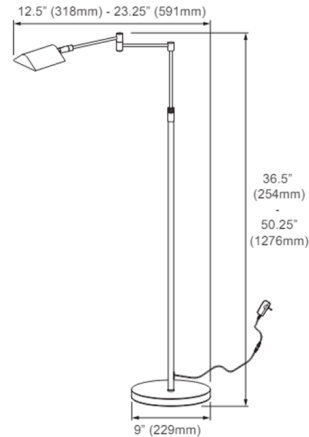

CLICK TO VIEW PRODUCT

Notes: