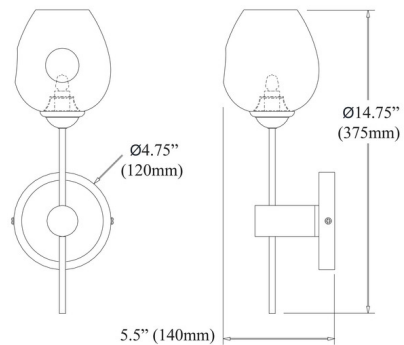

Description

The Abii Wall Sconce's clean lines and simple design make for a perfect addition to any transitional interior. The visual focal point is rooted in the Abii's Glass globe while metal details add a wonderful contrast. Place the fixture over the bedroom to complete your aesthetic.

Shown in matte black / clear / clear

Specifications

COLOR Clear
BODY FINISH Matte Black / Clear
WATTAGE 6W
DIMMER Standard 120V
DIMENSIONS 4.75"W x 14.75"H x 5.5"D
BULB NOT INCLUDED 1 x JCD/G9/6W/120V LED
COUNTRY OF ORIGIN China