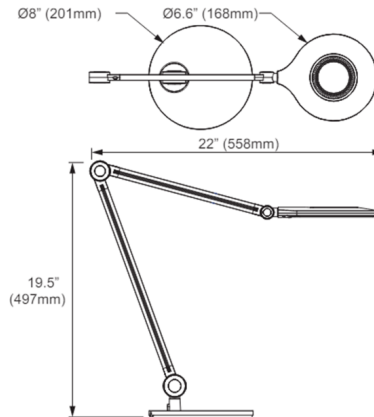

CLICK TO VIEW PRODUCT

Notes: