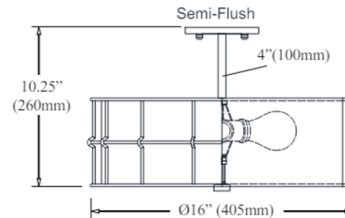

### Specifications

COLOR	Frosted
BODY FINISH	Matte Black
WATTAGE	27W
DIMMER	Standard 120V
DIMENSIONS	16"W x 10.25"H x 16"D
BULB NOT INCLUDED	3 x A19/Medium (E26)/9W/120V LED
COUNTRY OF ORIGIN	China

CLICK TO VIEW PRODUCT