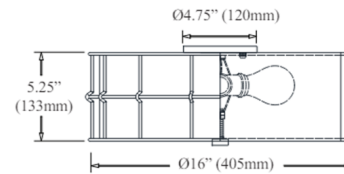

### Specifications

COLOR	Frosted
BODY FINISH	Matte Black
WATTAGE	27W
DIMMER	Standard 120V
DIMENSIONS	16"W x 10.25"H x 16"D
BULB NOT INCLUDED	3 x A19/Medium (E26)/9W/120V LED
COUNTRY OF ORIGIN	China

CLICK TO VIEW PRODUCT