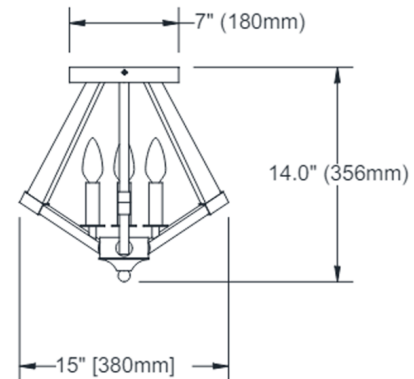

Description

The Aalto Semi Flush Mount is fashioned with acrylic arms and a sleek base, in a design that favors clean, straight lines, Aalto will neatly complement ultra modern and minimalist decors.

Shown in matte black / clear

Specifications

COLOR	Clear
BODY FINISH	Matte Black
WATTAGE	27W
DIMMER	Standard 120V
DIMENSIONS	15"W x 14"H x 15"D
BULB NOT INCLUDED	3 x B10/Candelabra (E12)/9W/120V LED
COUNTRY OF ORIGIN	Canada

CLICK TO VIEW PRODUCT