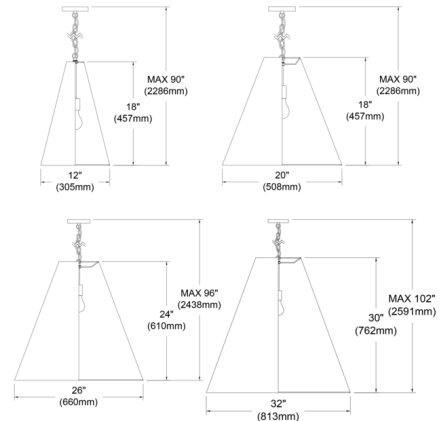

### Specifications

COLOR	Black / Gold
BODY FINISH	Aged Brass
WATTAGE	100W
DIMMER	Standard 120V
DIMENSIONS	26"W x 24"H x 26"D
BULB NOT INCLUDED	1 x A19/Medium (E26)/100W/120V Incandescent
OTHER BULB OPTIONS	1 x A19/Medium (E26)/120V LED
COUNTRY OF ORIGIN	Canada