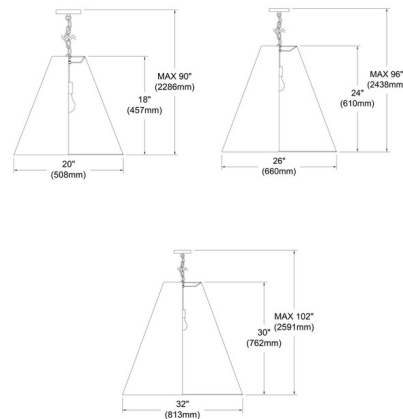

Shown in aged brass / white

Specifications

COLOR	White
BODY FINISH	Aged Brass
WATTAGE	100W
DIMMER	Standard 120V
DIMENSIONS	26"W x 24"H x 26"D
BULB NOT INCLUDED	1 x A19/Medium (E26)/100W/120V Incandescent
OTHER BULB OPTIONS	1 x A19/Medium (E26)/120V LED
COUNTRY OF ORIGIN	Canada