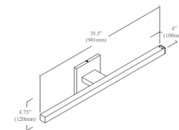

### Specifications

COLOR	White
BODY FINISH	Aged Brass
WATTAGE	18W
DIMMER	Low Voltage Electronic
DIMENSIONS	23.75"W x 4.75"H x 1.5"D
INTEGRATED LED MODULE	1 x LED/18W/120V LED
COUNTRY OF ORIGIN	China