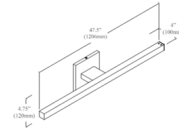

Lightology

lightology.com
866-954-4489
04-24-26

Project: _____

Company: _____

Location: _____ Fixture Type: _____

SPEC #: **DAI1071800**

Approved On: _____ Approved By: _____

Arandel Flush Bathroom Vanity Light By Dainolite

Description

The Arandel Flush Bathroom Vanity Light offers a sleek silhouette that is perfect for adding a modern accent to your interior. The rectangular frame houses an integrated LED behind a white acrylic diffuser for a clean, contemporary look.

Specifications

COLOR . . . . . White
BODY FINISH . . . . . Aged Brass
WATTAGE 18W
DIMMER . . . . . Low Voltage Electronic
DIMENSIONS . . . . . 23.75"W x 4.75"H x 1.5"D
INTEGRATED LED MODULE . . . . . 1 x LED/18W/120V LED
COUNTRY OF ORIGIN . . . . . China

Technical Information

LAMP LIFE . . . . . 30000 hours
COLOR RENDERING . . . . . 90 CRI
LAMP COLOR 3000K
LUMENS/WATT 80.00
LUMINOUS FLUX . . . . . 1440 lumens

Shown in aged brass / white

CLICK TO VIEW PRODUCT

Notes: