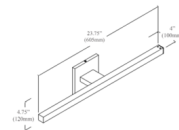

Shown in aged brass / white