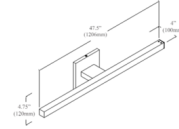

Lightology

lightology.com
866-954-4489
07-07-26

Project: _____

Company: _____

Location: _____ Fixture Type: _____

SPEC #: **DAI1071800**

Approved On: _____ Approved By: _____

Arandel Flush Bathroom Vanity Light By Dainolite

Description

The Arandel Flush Bathroom Vanity Light offers a sleek silhouette that is perfect for adding a modern accent to your interior. The rectangular frame houses an integrated LED behind a white acrylic diffuser for a clean, contemporary look.

Specifications

COLOR	White
BODY FINISH	Aged Brass
WATTAGE	18W
DIMMER	Low Voltage Electronic
DIMENSIONS	23.75"W x 4.75"H x 1.5"D
INTEGRATED LED MODULE	1 x LED/18W/120V LED
COUNTRY OF ORIGIN	China

Technical Information

LAMP LIFE	30000 hours
COLOR RENDERING	90 CRI
LAMP COLOR	3000K
LUMENS/WATT	80.00
LUMINOUS FLUX	1440 lumens

Shown in aged brass / white

CLICK TO VIEW PRODUCT

Notes: