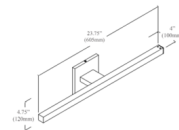

### Specifications

COLOR	White
BODY FINISH	Aged Brass
WATTAGE	18W
DIMMER	Low Voltage Electronic
DIMENSIONS	23.75"W x 4.75"H x 1.5"D
INTEGRATED LED MODULE	1 x LED/18W/120V LED
COUNTRY OF ORIGIN	China