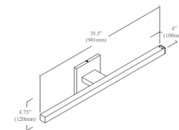

Lightology

lightology.com
866-954-4489
04-24-26

Project: _____

Company: _____

Location: _____ Fixture Type: _____

SPEC #: **DAI1071800**

Approved On: _____ Approved By: _____

Arandel Flush Bathroom Vanity Light By Dainolite

Description

The Arandel Flush Bathroom Vanity Light offers a sleek silhouette that is perfect for adding a modern accent to your interior. The rectangular frame houses an integrated LED behind a white acrylic diffuser for a clean, contemporary look.

Specifications

COLOR . . . . . White
BODY FINISH . . . . . Aged Brass
WATTAGE 18W
DIMMER . . . . . Low Voltage Electronic
DIMENSIONS . . . . . 23.75"W x 4.75"H x 1.5"D
INTEGRATED LED MODULE . . . . . 1 x LED/18W/120V LED
COUNTRY OF ORIGIN . . . . . China

Technical Information

LAMP LIFE . . . . . 30000 hours
COLOR RENDERING . . . . . 90 CRI
LAMP COLOR 3000K
LUMENS/WATT 80.00
LUMINOUS FLUX . . . . . 1440 lumens

Shown in aged brass / white

CLICK TO VIEW PRODUCT

Notes: