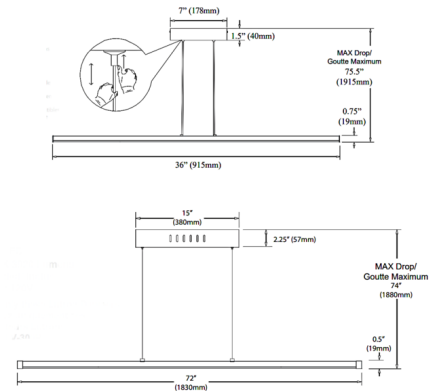

Shown in matte black / white

CLICK TO VIEW PRODUCT

Notes: