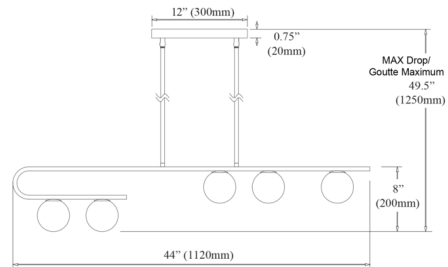

### Specifications

COLOR	White
BODY FINISH	Matte Black
WATTAGE	200W
DIMMER	Standard 120V
DIMENSIONS	44"L x 4"W x 8"H
BULB NOT INCLUDED	5 x JCD/G9/40W/120V Halogen
OTHER BULB OPTIONS	5 x JCD/G9/120V LED
COUNTRY OF ORIGIN	China

### Technical Information

PRODUCT DIMENSIONS . . . . . Downrods: Two 8", two 11" and two 20" rods

CLICK TO VIEW PRODUCT

Notes: