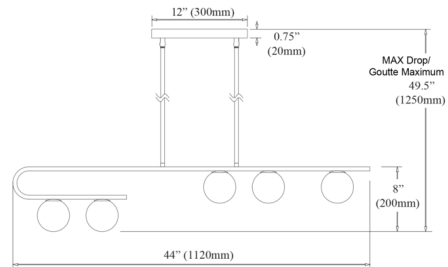

### Specifications

COLOR . . . . . White  
BODY FINISH . . . . . Matte Black  
WATTAGE . . . . . 200W  
DIMMER . . . . . Standard 120V  
DIMENSIONS . . . . . 44"L x 4"W x 8"H  
BULB NOT INCLUDED . . . . . 5 x JCD/G9/40W/120V Halogen  
OTHER BULB OPTIONS . . . . . 5 x JCD/G9/120V LED  
COUNTRY OF ORIGIN . . . . . China

### Technical Information

PRODUCT DIMENSIONS . . . . . Downrods: Two 8", two 11" and two 20" rods

CLICK TO VIEW PRODUCT

Notes: