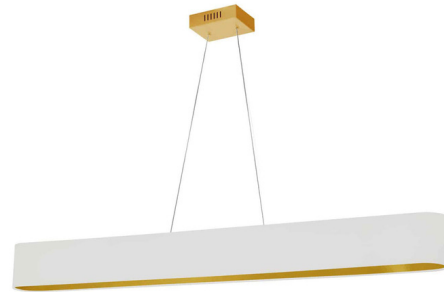

Lightology

lightology.com
866-954-4489
11-07-25

Project: _____
 Company: _____
 Location: _____ Fixture Type: _____
 SPEC #: **DAI1071816**
 Approved On: _____ Approved By: _____

Aubrey Linear Pendant By Dainolite

Description

The Aubrey Oval Linear Pendant features an elongated fabric shade suspended by slim cables from a rectangular canopy. Integrated LED lights complement the contemporary design with modern function. Minimal and sophisticated, Aubrey would make a perfect accent above a dining table, bar, or kitchen island.

Specifications

COLOR	White & Gold / Aged Brass
BODY FINISH	N/A
WATTAGE	30W
DIMMER	Low Voltage Electronic
DIMENSIONS	51"L x 4"W x 5"H
INTEGRATED LED MODULE	1 x LED/30W/120V LED
COUNTRY OF ORIGIN	Canada

Technical Information

PRODUCT DIMENSIONS	Canopy: 6"L x 4.5"W x 1.5"H
LAMP LIFE	30000 hours
COLOR RENDERING	90 CRI
LAMP COLOR	3000K
LUMENS/WATT	67.67
LUMINOUS FLUX	2030 lumens

Shown in white & gold / aged brass

CLICK TO VIEW PRODUCT