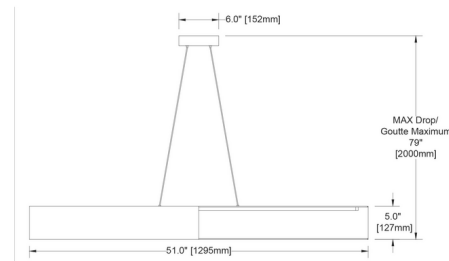

Specifications

COLOR	White & Gold / Aged Brass
BODY FINISH	N/A
WATTAGE	30W
DIMMER	Low Voltage Electronic
DIMENSIONS	51"L x 4"W x 5"H
INTEGRATED LED MODULE	1 x LED/30W/120V LED
COUNTRY OF ORIGIN	Canada

Technical Information

PRODUCT DIMENSIONS	Canopy: 6"L x 4.5"W x 1.5"H
LAMP LIFE	30000 hours
COLOR RENDERING	90 CRI
LAMP COLOR	3000K
LUMENS/WATT	67.67
LUMINOUS FLUX	2030 lumens

Shown in white & gold / aged brass

CLICK TO VIEW PRODUCT