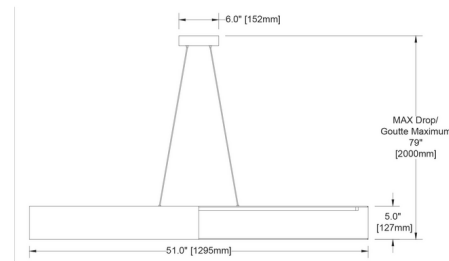

CLICK TO VIEW PRODUCT

Notes: