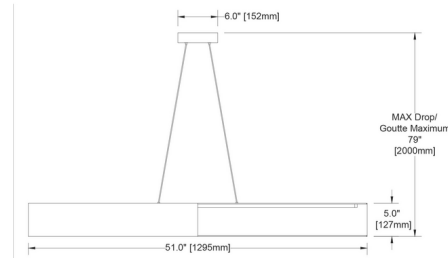

CLICK TO VIEW PRODUCT

Notes: