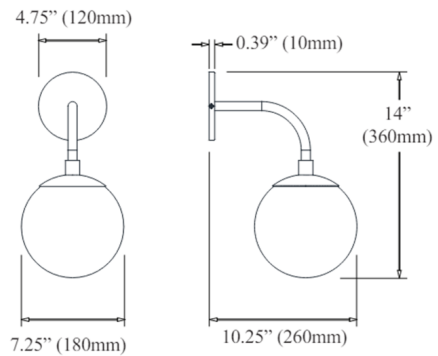

Description

Let the Dayana Wall Sconce guide you across your home with warm, seductive light. With this piece, light reaches your eyes with a pleasant softness thanks to a white glass shade. The globe shade brings a familiar charm as a mid-century-inspired form. It's presented to you with a sleek metal arm that catches the eye in profile.

Shown in polished chrome / opal white

Specifications

COLOR Opal White
BODY FINISH Polished Chrome
WATTAGE 6W
DIMMER Standard 120V
DIMENSIONS 7.25"W x 14"H x 10.25"D
BULB NOT INCLUDED 1 x JCD/G9/6W/120V LED
COUNTRY OF ORIGIN China