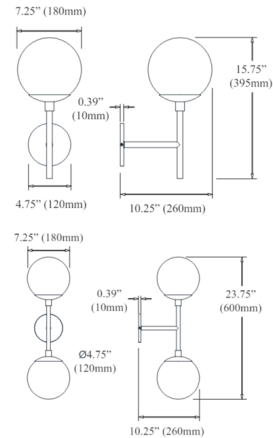

Description

The best things in life often come in pairs. Complement your living room, bedroom, or entryways with the handsome mirrored design of the Dayana Wall Sconce. It's a piece with mid-century modern charm. Glass globes are presented to you with sleek metal stems that create an attractive silhouette. The low-key backplate gives the piece a tidy look from any viewing angle. Note: Not all options are available.

Shown in polished chrome / opal white

Specifications

COLOR	Opal White
BODY FINISH	Polished Chrome
WATTAGE	12W
DIMMER	Standard 120V
DIMENSIONS	7.25"W x 23.75"H x 10.25"D
BULB NOT INCLUDED	2 x JCD/G9/6W/120V LED
COUNTRY OF ORIGIN	China