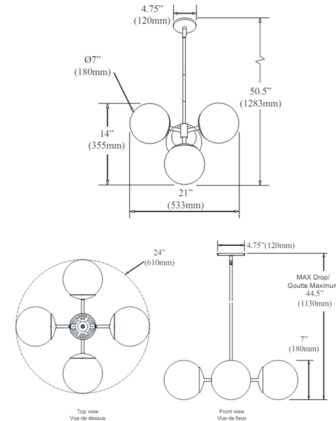

Description

The Dayana Chandelier features a slender metal rod downward to support a single socket set inside a metal dome and capped with a round glass shade of matching diameter. This shade completely envelops the lamp, using its semi-transparent composition to blunt any direct brightness into a warm ambiance below the fixture.

Shown in aged brass / opal white

Specifications

COLOR	Opal White
BODY FINISH	Aged Brass
WATTAGE	24W
DIMMER	Standard 120V
DIMENSIONS	24"W x 7"H
BULB NOT INCLUDED	4 x JCD/G9/6W/120V LED
COUNTRY OF ORIGIN	China