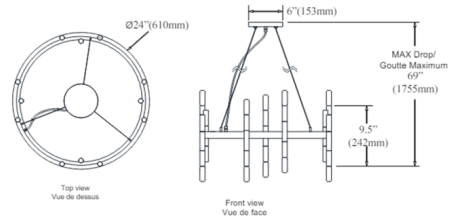

### Specifications

COLOR	Polished Chrome
BODY FINISH	Matte Black
WATTAGE	216W
DIMMER	Standard 120V
DIMENSIONS	24"W x 9.5"H x 24"D
BULB NOT INCLUDED	24 x T6/Candelabra (E12)/9W/120V LED
COUNTRY OF ORIGIN	China