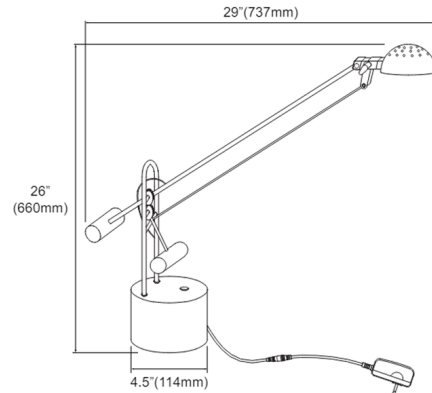

Shown in black

CLICK TO VIEW PRODUCT

Notes: