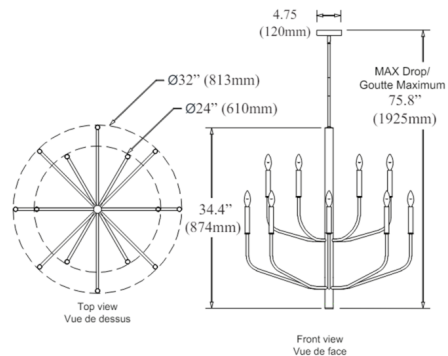

By Dainolite

Description

Using a simple idea based on traditional chandelier designs, the Eleanor Tiered Chandelier exudes luxury and refined style. It's available in configurations to suit larger or smaller spaces. The metal frame in a choice of finish features a strong vertical drop, with arms that curve gracefully upwards in two tiers.

Specifications

COLOR N/A
BODY FINISH Aged Brass
WATTAGE 126W
DIMMER Standard 120V
DIMENSIONS 32"W x 34.4"H
BULB NOT INCLUDED 14 x B10/Candelabra (E12)/9W/120V LED
COUNTRY OF ORIGIN China

Technical Information

PRODUCT DIMENSIONS Downrods Included: 1-8", 1-11" and 1-20" Stems

Shown in aged brass

CLICK TO VIEW PRODUCT

Notes: