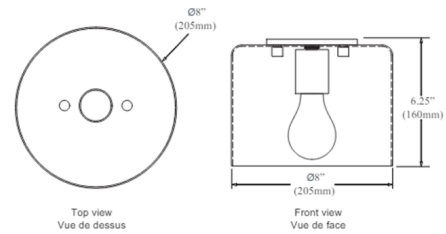

By Dainolite

Description

The Emilia Ceiling Light combines the solid presence of mid-century design with a sleek modern edge. The all metal construction includes a contrasting or complementary finish on the inside of the fixture that allows you to refine the look to your needs.

Shown in matte white

Specifications

COLOR	N/A
BODY FINISH	Matte White
WATTAGE	9W
DIMMER	Standard 120V
DIMENSIONS	8"W x 6.25"H
BULB NOT INCLUDED	1 x A19/Medium (E26)/9W/120V LED
COUNTRY OF ORIGIN	China

CLICK TO VIEW PRODUCT