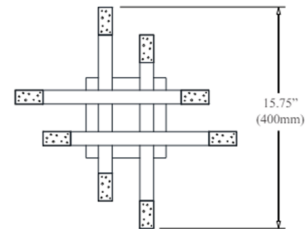

Side View/
Vue de Côté

Front view
Vue de face