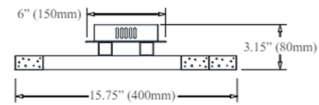

Shown in matte black / frosted

Side View/
Vue de Côté