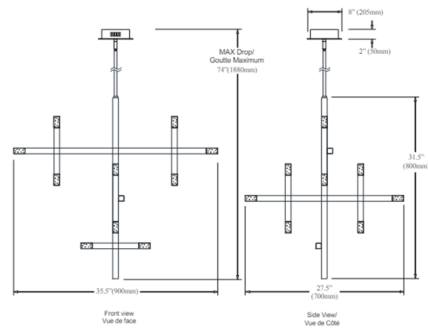

CLICK TO VIEW PRODUCT