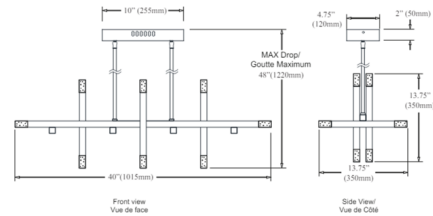

Specifications

COLOR	Frosted
BODY FINISH	Polished Chrome
WATTAGE	48W
DIMMER	Low Voltage Electronic
DIMENSIONS	40"L x 13.75"W x 13.75"H
INTEGRATED LED MODULE	16 x LED/3W/120V LED
COUNTRY OF ORIGIN	China

Technical Information

PRODUCT DIMENSIONS	Downrods Included: 1-8", 1-11" and 1-20"
LAMP LIFE	30000 hours
COLOR RENDERING	90 CRI
LAMP COLOR	3000K
LUMENS/WATT	1,280.00
LUMINOUS FLUX	3840 lumens

Shown in polished chrome / frosted