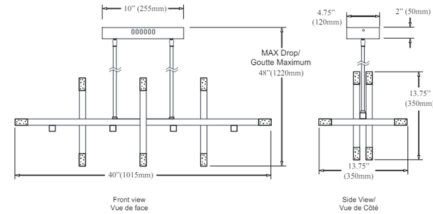

### Specifications

COLOR	Frosted
BODY FINISH	Polished Chrome
WATTAGE	48W
DIMMER	Low Voltage Electronic
DIMENSIONS	40"L x 13.75"W x 13.75"H
INTEGRATED LED MODULE	16 x LED/3W/120V LED
COUNTRY OF ORIGIN	China

### Technical Information

PRODUCT DIMENSIONS	Downrods Included: 1-8", 1-11" and 1-20"
LAMP LIFE	30000 hours
COLOR RENDERING	90 CRI
LAMP COLOR	3000K
LUMENS/WATT	1,280.00
LUMINOUS FLUX	3840 lumens

Shown in polished chrome / frosted