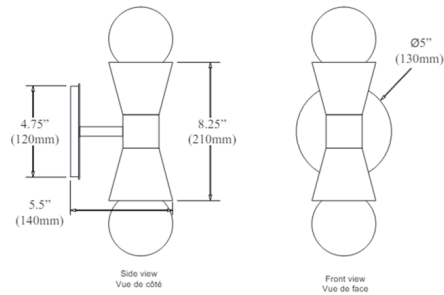

By Dainolite

Description

This Fortuna Wall Sconce informs the way your room feels at any time of day. It's an easy piece to arrange in the tightest nooks, thanks to a compact circular backplate. Made from metal, a pair of sleek cone shapes arrange the bulbs in opposite directions for maximum light coverage.

Shown in aged brass

Specifications

COLOR	N/A
BODY FINISH	Aged Brass
WATTAGE	18W
DIMMER	Standard 120V
DIMENSIONS	5"W x 8.25"H x 5.5"D
BULB NOT INCLUDED	2 x G25/Medium (E26)/9W/120V LED
COUNTRY OF ORIGIN	China