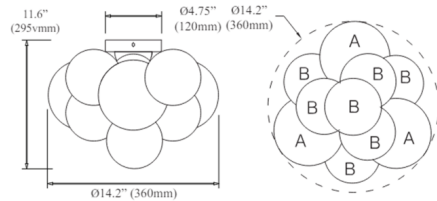

By Dainolite

Description

The Miles Semi Flush Ceiling Light features a rounded metal frame with light emanating in all directions from large globes with a frosted finish for a skin-friendly glow. Miles adds a bold stroke to contemporary decor schemes, and delightful curved lines to contrast minimalist furnishings.

Shown in polished chrome / frosted

Specifications

COLOR	Frosted
BODY FINISH	Polished Chrome
WATTAGE	18W
DIMMER	Standard 120V
DIMENSIONS	14.2"W x 11.6"H
BULB NOT INCLUDED	3 x JCD/G9/6W/120V LED
COUNTRY OF ORIGIN	China