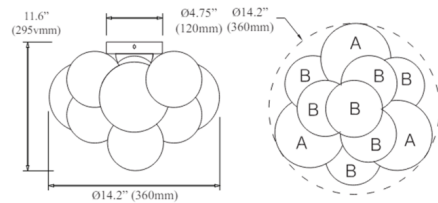

Description

The Miles Semi Flush Ceiling Light features a rounded metal frame with light emanating in all directions from large globes with a frosted finish for a skin-friendly glow. Miles adds a bold stroke to contemporary decor schemes, and delightful curved lines to contrast minimalist furnishings.

Shown in polished chrome / frosted

Specifications

COLOR	Frosted
BODY FINISH	Polished Chrome
WATTAGE	18W
DIMMER	Standard 120V
DIMENSIONS	14.2"W x 11.6"H
BULB NOT INCLUDED	3 x JCD/G9/6W/120V LED
COUNTRY OF ORIGIN	China