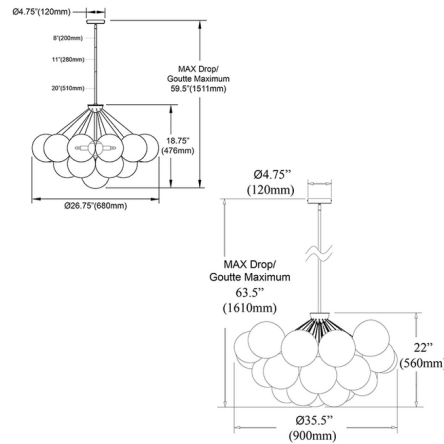

### Specifications

COLOR . . . . . Frosted  
BODY FINISH . . . . . Aged Brass  
WATTAGE . . . . . 32W  
DIMMER . . . . . Standard 120V  
DIMENSIONS . . . . . 35.5"W x 22"H x 35.5"D  
BULB NOT INCLUDED . . . . . 8 x JCD/G9/4W/120V LED  
COUNTRY OF ORIGIN . . . . . China

### Technical Information

PRODUCT DIMENSIONS . . . . . Downrods Included: 1-8", 1-11" and 1-20" Stems

Notes:

Shown in aged brass / frosted

CLICK TO VIEW PRODUCT