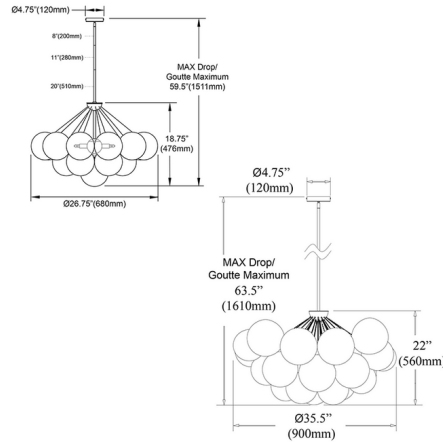

### Specifications

COLOR	Frosted
BODY FINISH	Aged Brass
WATTAGE	32W
DIMMER	Standard 120V
DIMENSIONS	35.5"W x 22"H x 35.5"D
BULB NOT INCLUDED	8 x JCD/G9/4W/120V LED
COUNTRY OF ORIGIN	China

### Technical Information

PRODUCT DIMENSIONS . . . . . Downrods Included: 1-8", 1-11" and 1-20" Stems

CLICK TO VIEW PRODUCT

Notes: